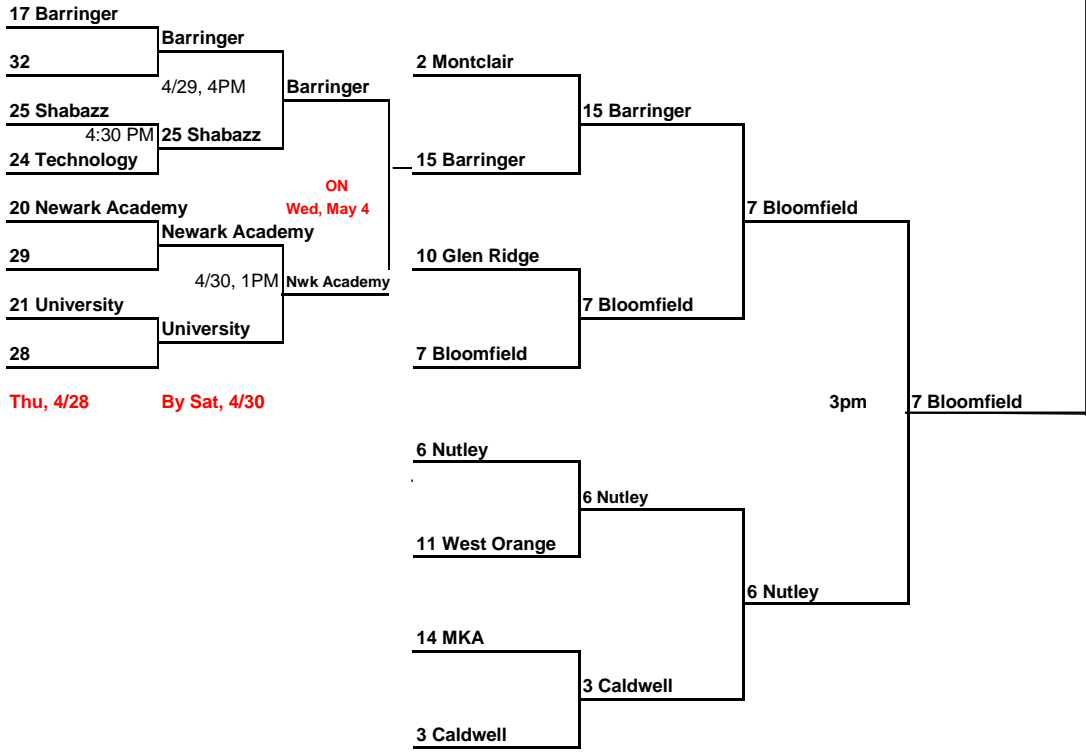

2022 Greater Newark Baseball Tournament

"PLAY IN"

Note: The top 14 seeds are placed into the First Round. There is no 15th or 16th seed. All other teams "Play In" to win the 15th or 16th seed in the First Round.

First Round	Quarter Finals	Semi Finals	Finals
Friday, May 6 higher seed	Wednesday, May 11 higher seed	Saturday May 14 at Verona	Saturday, May 21 Yogi Berra Stadium

Seton Hall Prep
2022 Essex County
Champion