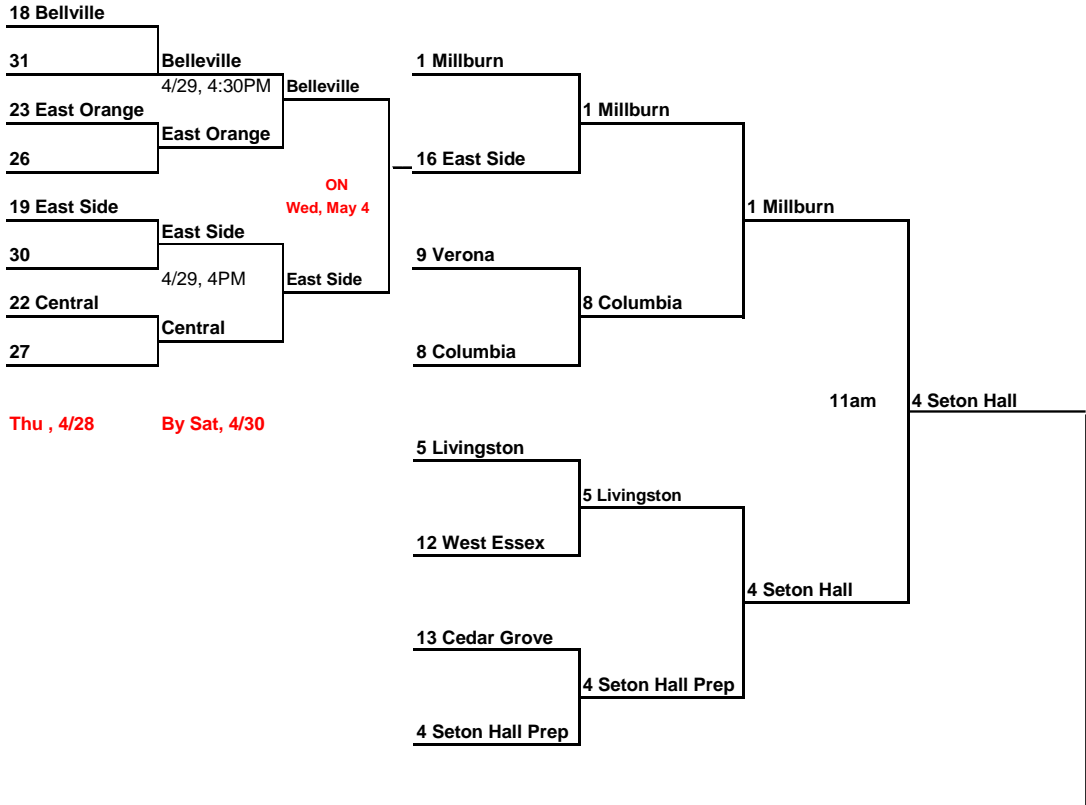

2022 Greater Newark Baseball Tournament

"PLAY IN"

Note: The top 14 seeds are placed into the First Round. There is no 15th or 16th seed. All other teams "Play In" to win the 15th or 16th seed in the First Round.

First Round	Quarter Finals	Semi Finals	Finals
Friday, May 6 higher seed	Wednesday, May 11 higher seed	Saturday May 14 at Verona	Saturday, May 21 Yogi Berra Stadium

Seton Hall Prep
2022 Essex County
Champion