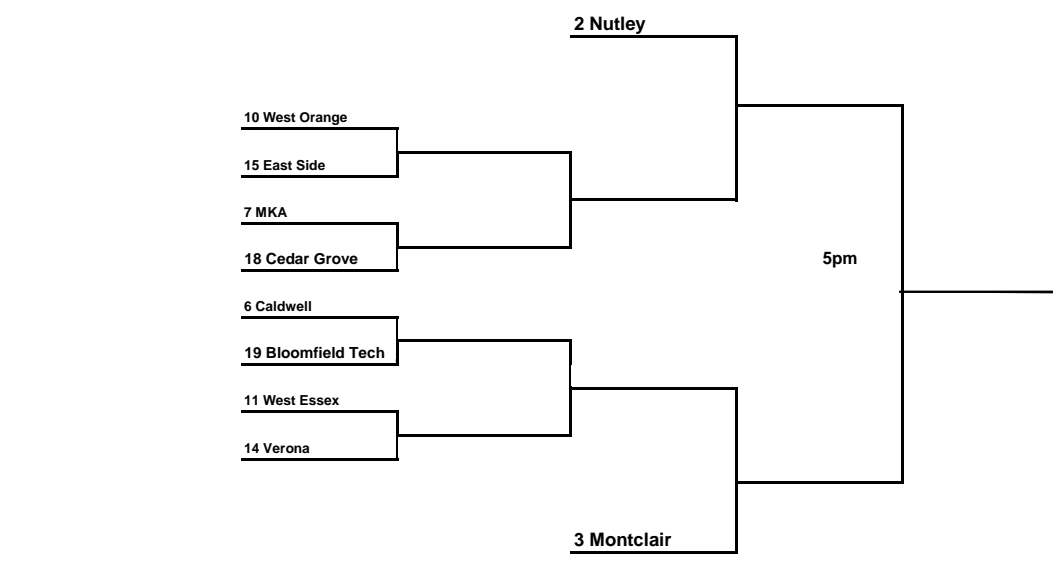

2016 Essex County Girls Soccer Tournament

"PLAY IN"

Preliminary 1 On or by Oct 14th	Preliminary 2 on or by Oct 17th Higher Seed	First Round on or by Oct 19th Higher Seed	Quarter Finals Sat., Oct. 22nd Higher Seed	Semi Finals Wed. Oct. 26 at Belleville	Finals, Noon Sun. Oct. 30th at MSU
------------------------------------	---	---	--	--	--

2016 ECADA
Girls Soccer
Champion

Preliminary 1 On or by Oct. 14th	Preliminary 2 on or by Oct 17th Higher Seed	1st Round on or by Oct 19th Higher Seed	Quarterfinals Sat., Oct 22nd Higher Seed	Semi Finals Wed Oct. 26th at Belleville	Finals Noon Sun. Oct 30th, at MSU
-------------------------------------	---	---	--	---	---