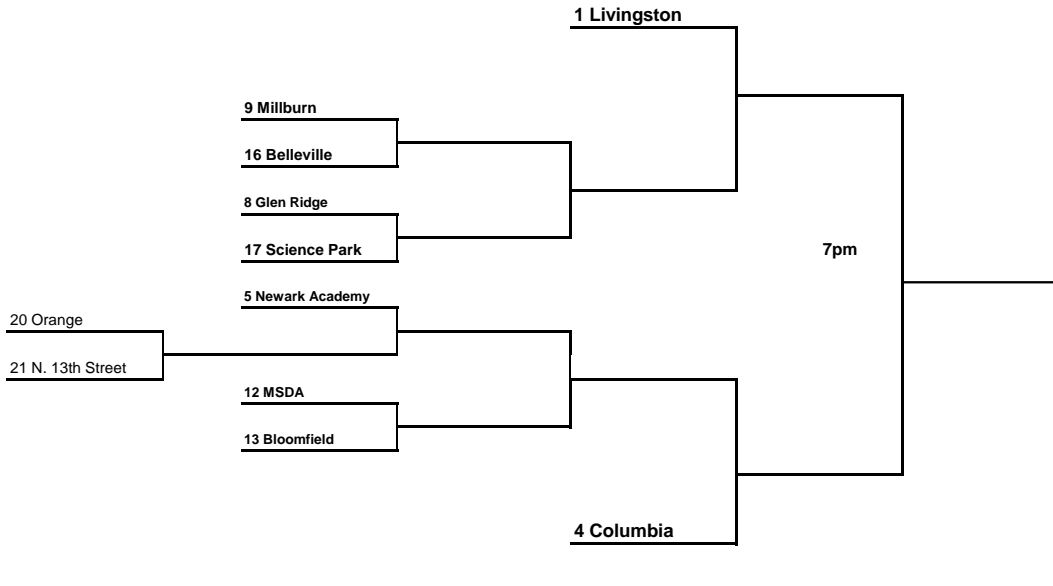

2016 Essex County Girls Soccer Tournament

"PLAY IN"

Preliminary 1 On or by Oct 14th	Preliminary 2 on or by Oct 17th Higher Seed	First Round on or by Oct 19th Higher Seed	Quarter Finals Sat., Oct. 22nd Higher Seed	Semi Finals Wed. Oct. 26 at Belleville	Finals, Noon Sun. Oct. 30th at MSU
------------------------------------	---	---	--	--	--

2016 ECADA
Girls Soccer
Champion

Preliminary 1 On or by Oct. 14th	Preliminary 2 on or by Oct 17th Higher Seed	1st Round on or by Oct 19th Higher Seed	Quarterfinals Sat., Oct 22nd Higher Seed	Semi Finals Wed Oct. 26th at Belleville	Finals Noon Sun. Oct 30th, at MSU
-------------------------------------	---	---	--	---	---