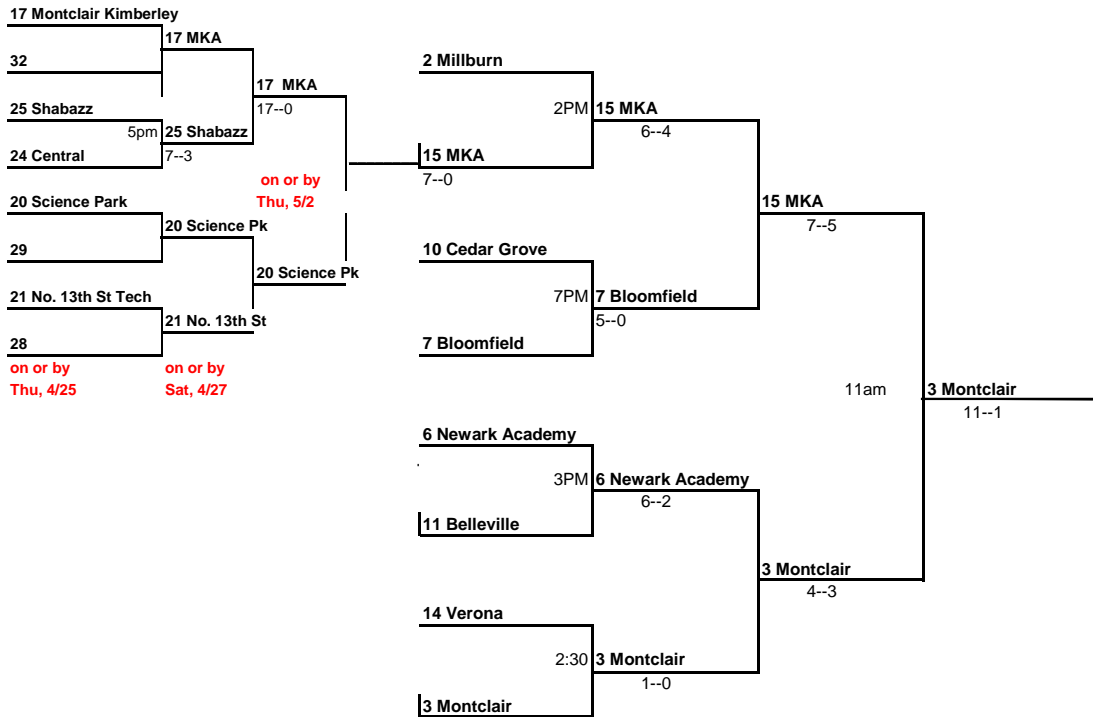

2013 Greater Newark Baseball Tournament

"PLAY IN"

Note: The top 14 seeds are placed into the First Round. There is no 15th or 16th seed. All other teams Play In to win the 15th or 16th seed in the First Round.

First Round	Quarter Finals	Semi Finals	Finals
on or by Sat, May 4 higher seed	Thursday, May 9 higher seed	Saturday May 11 at Verona	Saturday, June 1 at Verona

Seton Hall Prep, 4-2
2013 Essex County
Champion