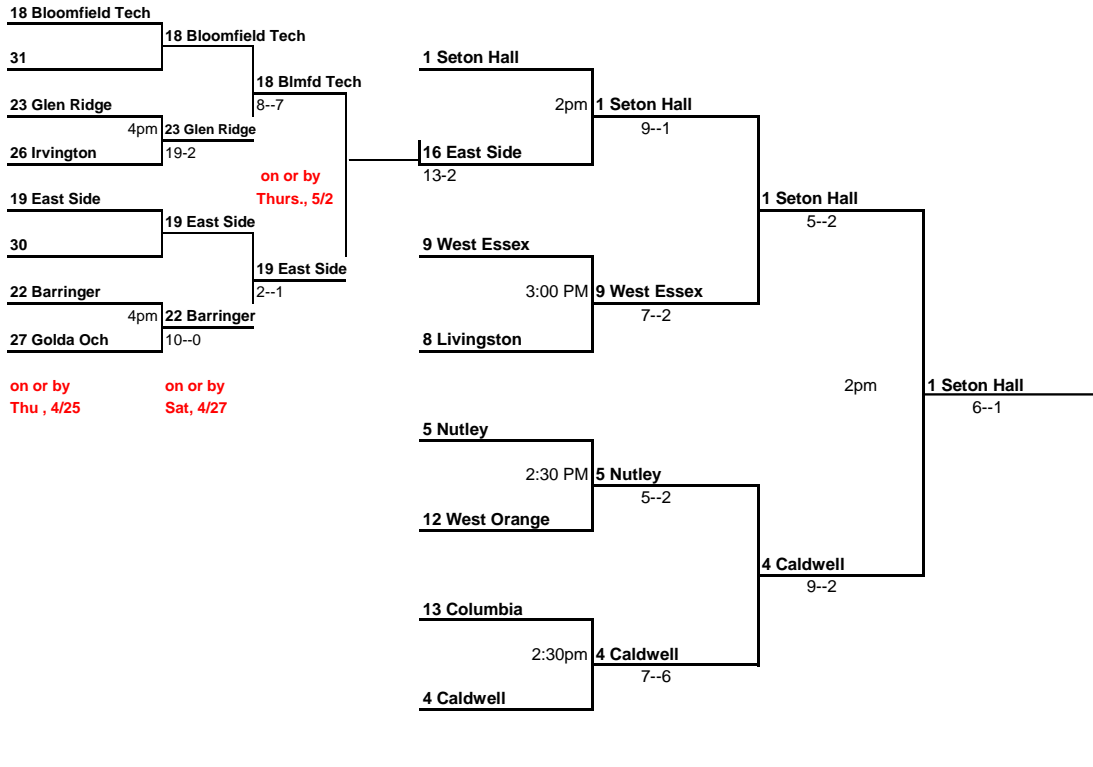

2013 Greater Newark Baseball Tournament

"PLAY IN"

Note: The top 14 seeds are placed into the First Round. There is no 15th or 16th seed. All other teams Play In to win the 15th or 16th seed in the First Round.

First Round	Quarter Finals	Semi Finals	Finals
on or by Sat, May 4 higher seed	Thursday, May 9 higher seed	Saturday May 11 at Verona	Saturday, June 1 at Verona

Seton Hall Prep, 4-2
2013 Essex County
Champion