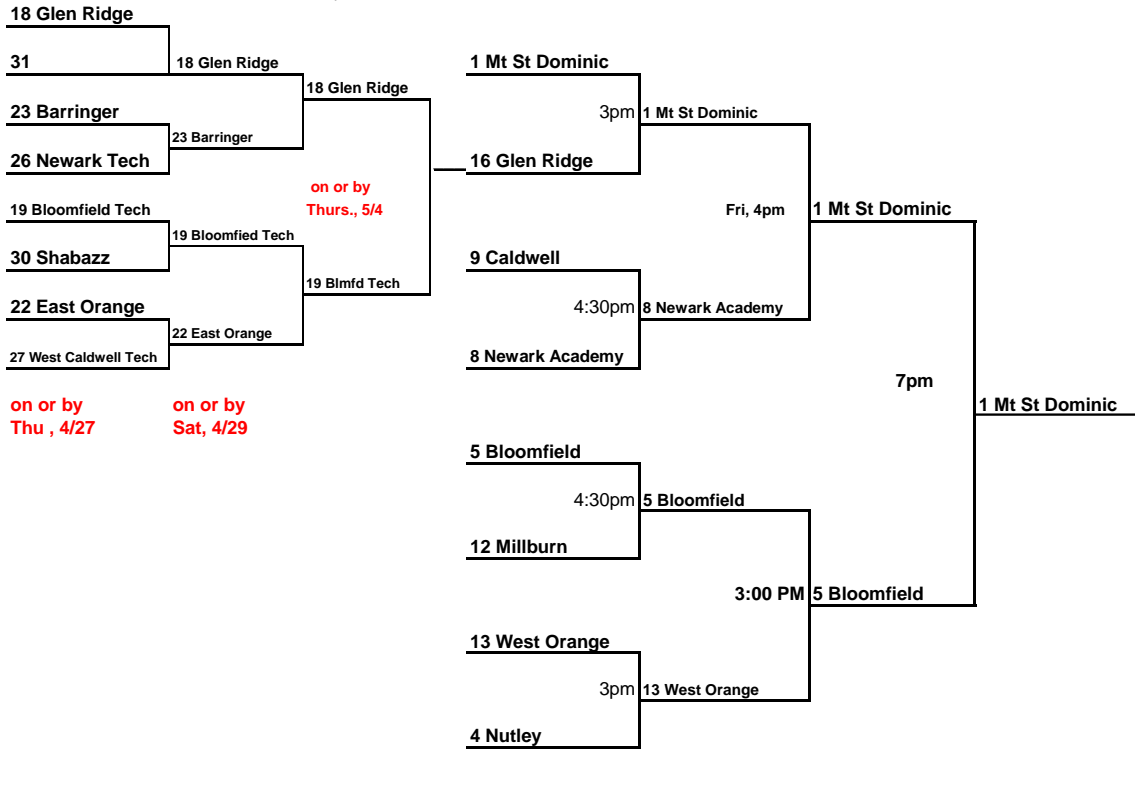

2017 ECT Softball Tournament

"PLAY IN"

Note: The top 14 seeds are placed into the First Round. There is no 15th or 16th seed. All other teams "Play In" to win the 15th or 16th seed in the First Round.

on or by Thu, 4/27 on or by Sat, 4/29