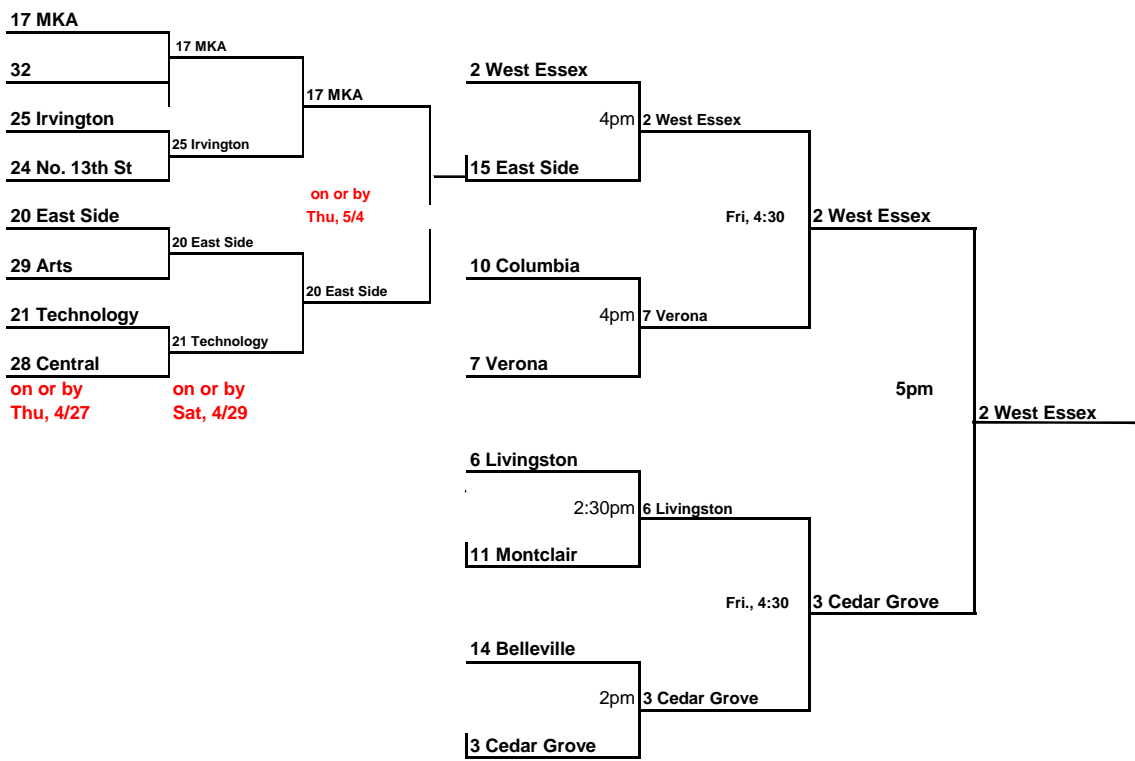

on or by Thu, 4/27   on or by Sat, 4/29

on or by Thu, 5/4