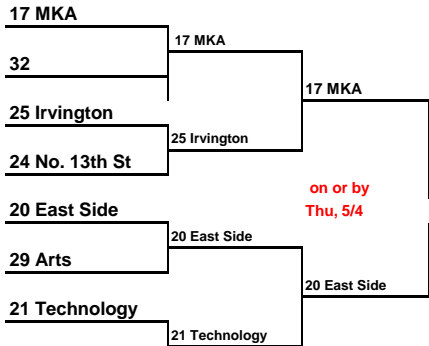

on or by Thu, 4/27   on or by Sat, 4/29