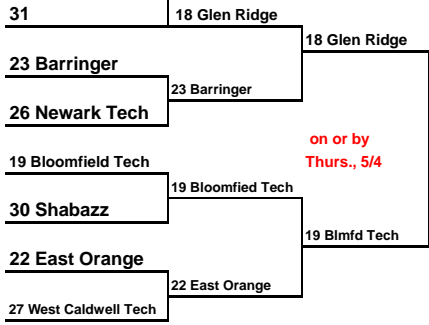

# 2017 ECT Softball Tournament

"PLAY IN"

Note: The top 14 seeds are placed into the First Round. There is no 15th or 16th seed. All other teams "Play In" to win the 15th or 16th seed in the First Round.

## 18 Glen Ridge

on or by Thu, 4/27      on or by Sat, 4/29

<b>First Round</b> on or by Sat, May 6 higher seed	<b>Quarter Finals</b> Saturday, May 13 higher seed	<b>Semifinals, 5, 7pm</b> Friday, May 19 at Ivy Hill Park	<b>Finals 7pm</b> Saturday, May 20 at Ivy Hill Park
--	--	---	---