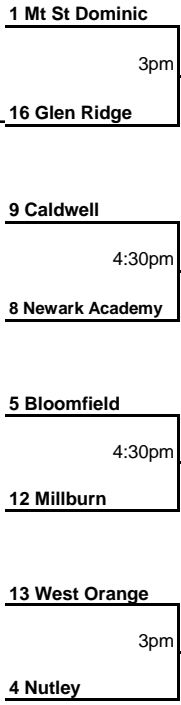

# 2017 ECT Softball Tournament

"PLAY IN"

Note: The top 14 seeds are placed into the First Round. There is no 15th or 16th seed. All other teams "Play In" to win the 15th or 16th seed in the First Round.

## 18 Glen Ridge

on or by Thu, 4/27      on or by Sat, 4/29

<b>First Round</b> on or by Sat, May 6 higher seed	<b>Quarter Finals</b> Saturday, May 13 higher seed	<b>Semifinals, 5, 7pm</b> Friday, May 19 at Ivy Hill Park	<b>Finals 7pm</b> Saturday, May 20 at Ivy Hill Park
--	--	---	---