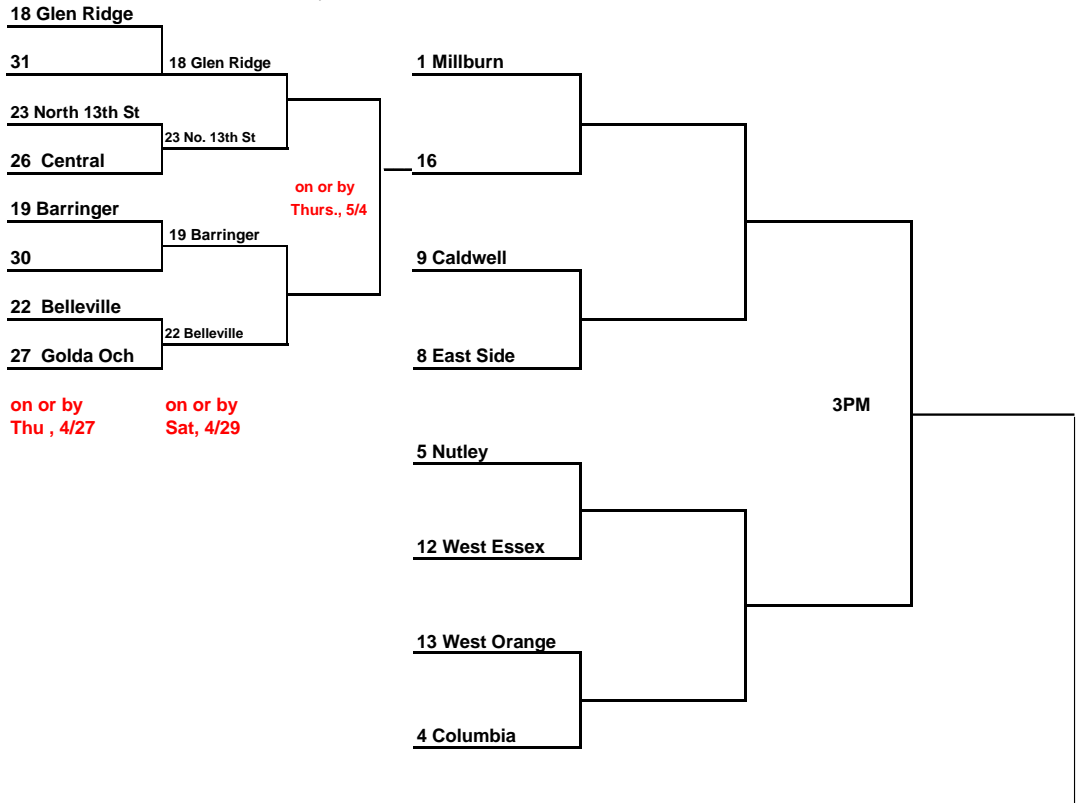

2017 Greater Newark Baseball Tournament

"PLAY IN"

Note: The top 14 seeds are placed into the First Round. There is no 15th or 16th seed. All other teams "Play In" to win the 15th or 16th seed in the First Round.

on or by Thu, 4/27 on or by Sat, 4/29

on or by Thurs., 5/4

First Round on or by Sat, May 6 higher seed	Quarter Finals Thursday, May 11 higher seed	Semi Finals Saturday May 13 at Belleville	Finals 4pm Saturday, May 20 Belleville
--	--	--	---