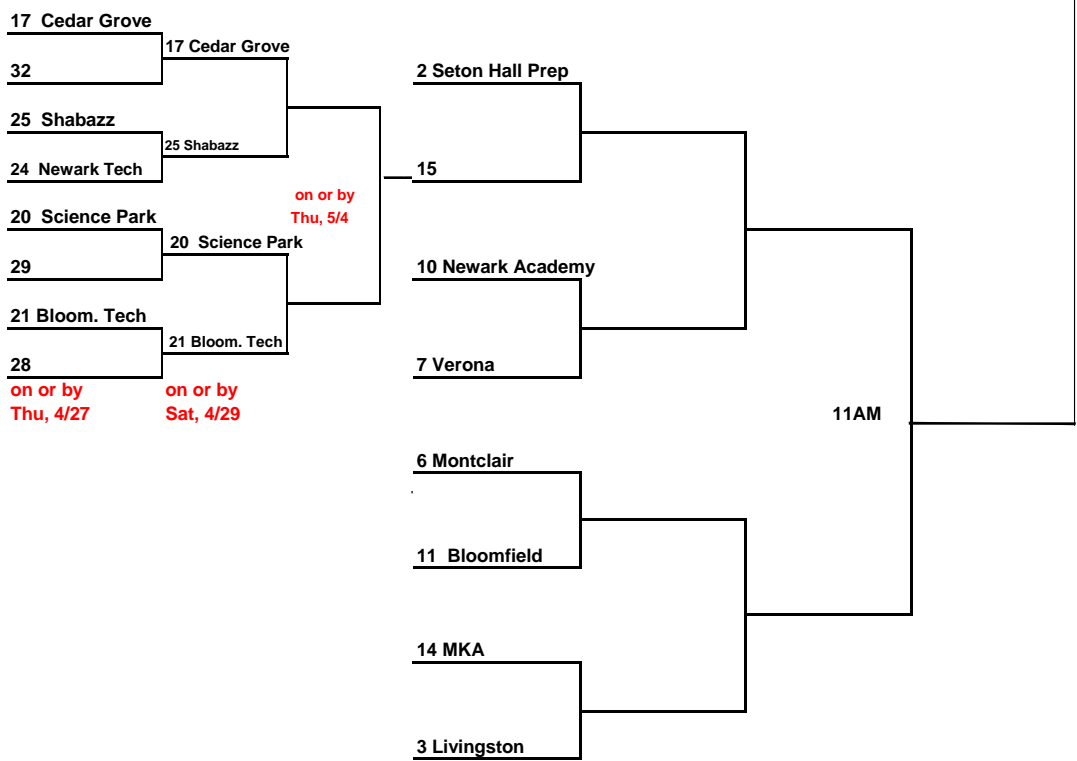

on or by Thu, 4/27   on or by Sat, 4/29

on or by Thu, 5/4

First Round on or by Sat, May 6 higher seed	Quarter Finals Thursday, May 11 higher seed	Semi Finals Saturday May 13 at Belleville	Finals 4pm Saturday, May 20 Belleville

2017 Essex County
Champion