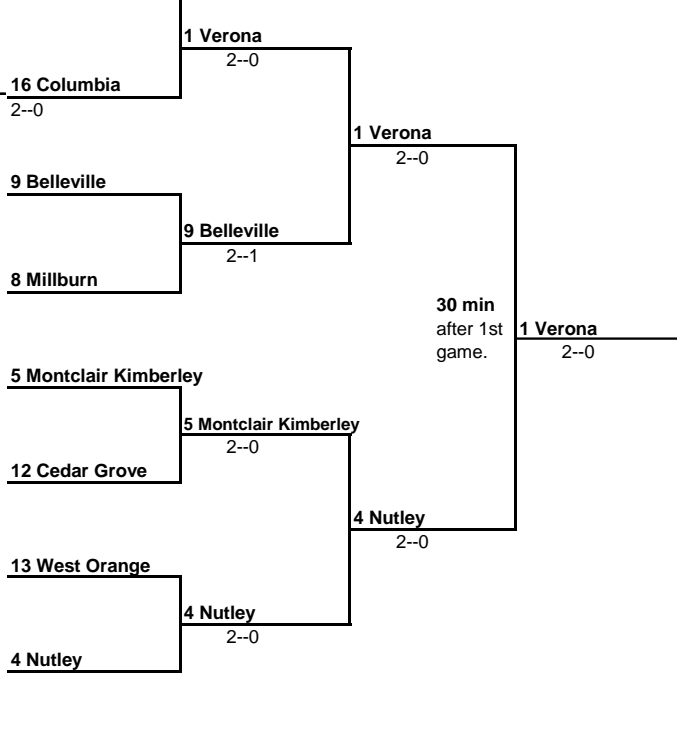

2016 ECT Girls Volleyball Tournament

"PLAY IN"

Note: The top 14 seeds are placed into the First Round. There is no 15th or 16th seed. All other teams "Play In" to win the 15th or 16th seed in the First Round.

18 Columbia

on or by Sat., 10/15
on or by Tues., 10/18

1 Verona

First Round on or by Oct 22nd at higher seed	Quarter Finals on or by Oct 25th at higher seed	Semis, 5, 6:30pm Thu., Oct 27 at West Essex	Finals 1pm Sat., Oct 29 at Livingston
--	---	---	---