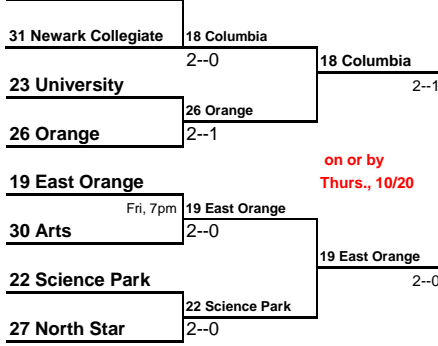

2016 ECT Girls Volleyball Tournament

"PLAY IN"

Note: The top 14 seeds are placed into the First Round. There is no 15th or 16th seed. All other teams "Play In" to win the 15th or 16th seed in the First Round.

18 Columbia

on or by Sat., 10/15
on or by Tues., 10/18

1 Verona

First Round on or by Oct 22nd at higher seed	Quarter Finals on or by Oct 25th at higher seed	Semis, 5, 6:30pm Thu., Oct 27 at West Essex	Finals 1pm Sat., Oct 29 at Livingston
--	---	---	---