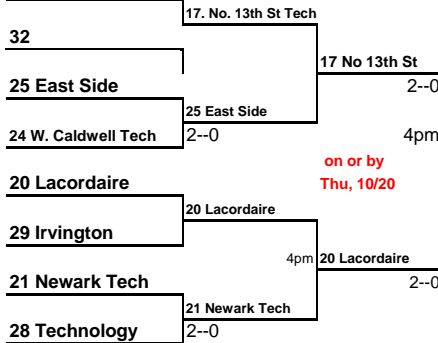

2016 ECT Girls Volleyball Tournament

"PLAY IN"

Note: The top 14 seeds are placed into the First Round. There is no 15th or 16th seed. All other teams "Play In" to win the 15th or 16th seed in the First Round.

18 Columbia

on or by Sat., 10/15
on or by Tues., 10/18

1 Verona

First Round on or by Oct 22nd at higher seed	Quarter Finals on or by Oct 25th at higher seed	Semis, 5, 6:30pm Thu., Oct 27 at West Essex	Finals 1pm Sat., Oct 29 at Livingston
--	---	---	---

Verona
2-0
2016 Essex Cty
Champion

17 No. 13th St Tech

on or by Sat., 10/15
on or by Tues., 10/18

2 Livingston

3 Caldwell