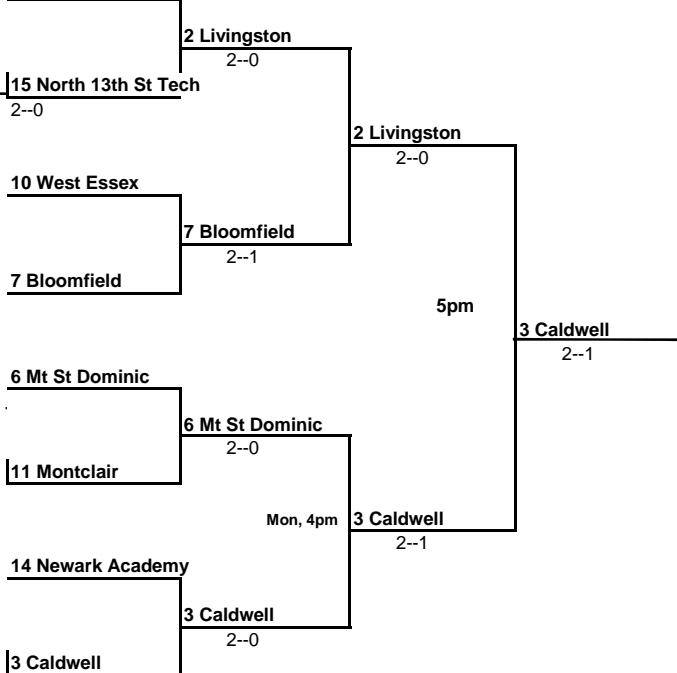

2 Livingston