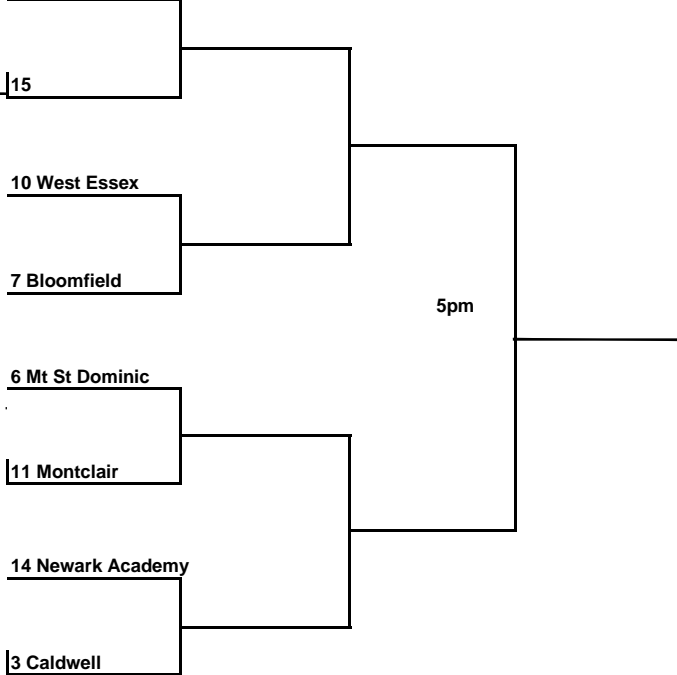

## 1 Verona

30 min  
after 1st  
game.

First Round on or by Oct 22nd at higher seed	Quarter Finals on or by Oct 25th at higher seed	Semis, 5, 6:30pm Thu., Oct 27 at West Essex	Finals 1pm Sat., Oct 29 at Livingston
--	---	---	---

## 17 No. 13th St Tech

on or by  
Thu, 10/20

on or by  
Sat., 10/15

on or by  
Tues., 10/18

## 2 Livingston

5pm