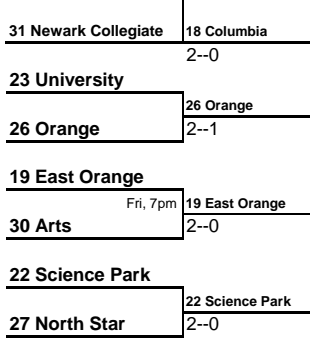

# 2016 ECT Girls Volleyball Tournament

"PLAY IN"

Note: The top 14 seeds are placed into the First Round. There is no 15th or 16th seed. All other teams "Play In" to win the 15th or 16th seed in the First Round.

## 18 Columbia

on or by  
Thurs., 10/20

on or by  
Sat., 10/15

on or by  
Tues., 10/18

## 1 Verona

30 min  
after 1st  
game.

First Round on or by Oct 22nd at higher seed	Quarter Finals on or by Oct 25th at higher seed	Semis, 5, 6:30pm Thu., Oct 27 at West Essex	Finals 1pm Sat., Oct 29 at Livingston
--	---	---	---