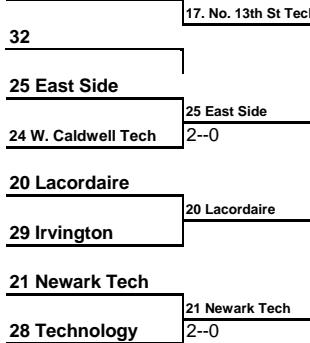

17 No. 13th St Tech