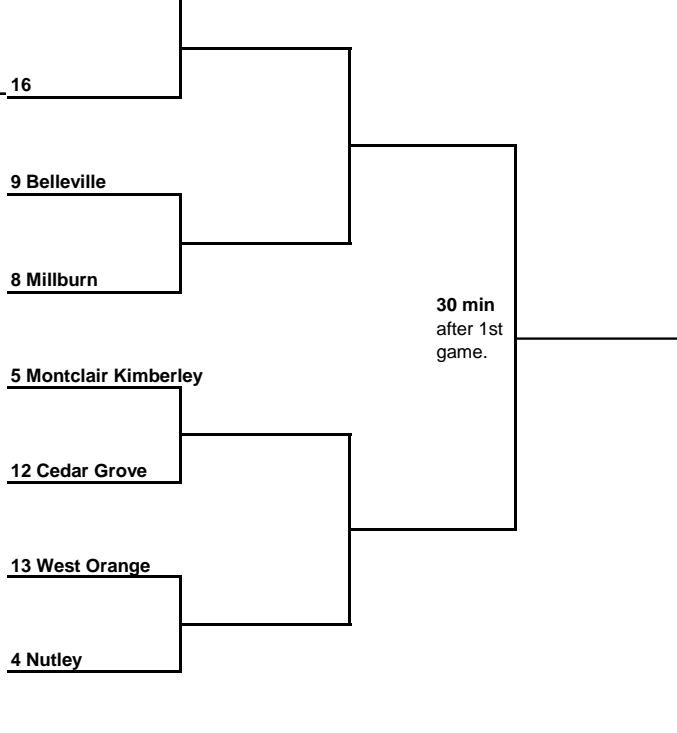

# 2016 ECT Girls Volleyball Tournament

"PLAY IN"

Note: The top 14 seeds are placed into the First Round. There is no 15th or 16th seed. All other teams "Play In" to win the 15th or 16th seed in the First Round.

## 18 Columbia

on or by  
Thurs., 10/20

on or by  
Sat., 10/15

on or by  
Tues., 10/18

## 1 Verona

30 min  
after 1st  
game.

First Round on or by Oct 22nd at higher seed	Quarter Finals on or by Oct 25th at higher seed	Semis, 5, 6:30pm Thu., Oct 27 at West Essex	Finals 1pm Sat., Oct 29 at Livingston
--	---	---	---