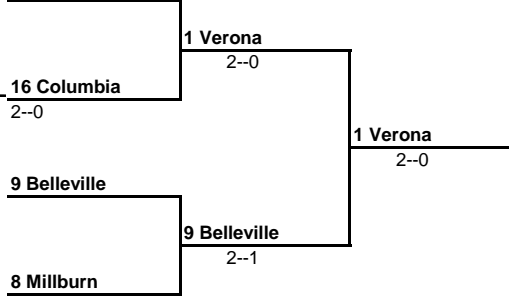

2016 ECT Girls Volleyball Tournament

"PLAY IN"

Note: The top 14 seeds are placed into the First Round. There is no 15th or 16th seed. All other teams "Play In" to win the 15th or 16th seed in the First Round.

18 Columbia

on or by
Sat., 10/15

on or by
Tues., 10/18

1 Verona

5 Montclair Kimberley

First Round

on or by Oct 22nd
at higher seed

Quarter Finals

on or by Oct 25th
at higher seed

Semis, 5, 6:30pm

Thu., Oct 27
at West Essex

Finals 1pm

Sat., Oct 29
at Livingston

2016 Essex Cty
Champion

30 min
after 1st
game.

17 No. 13th St Tech