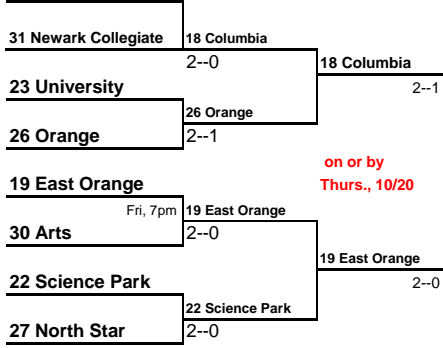

2016 ECT Girls Volleyball Tournament

"PLAY IN"

Note: The top 14 seeds are placed into the First Round. There is no 15th or 16th seed. All other teams "Play In" to win the 15th or 16th seed in the First Round.

18 Columbia

on or by
Sat., 10/15

on or by
Tues., 10/18

1 Verona

5 Montclair Kimberley

First Round

on or by Oct 22nd
at higher seed

Quarter Finals