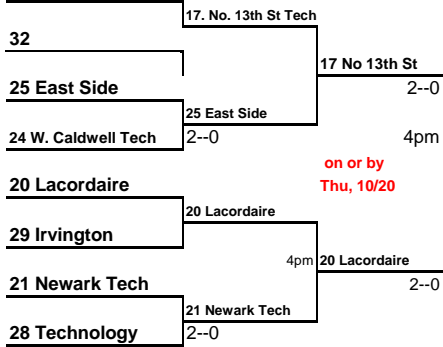

2016 ECT Girls Volleyball Tournament

"PLAY IN"

Note: The top 14 seeds are placed into the First Round. There is no 15th or 16th seed. All other teams "Play In" to win the 15th or 16th seed in the First Round.

18 Columbia

on or by
Sat., 10/15

on or by
Tues., 10/18

1 Verona

5 Montclair Kimberley

First Round

on or by Oct 22nd
at higher seed

Quarter Finals

on or by Oct 25th
at higher seed

Semis, 5, 6:30pm

Thu., Oct 27
at West Essex

Finals 1pm

Sat., Oct 29
at Livingston

2016 Essex Cty
Champion

30 min
after 1st
game.

17 No. 13th St Tech