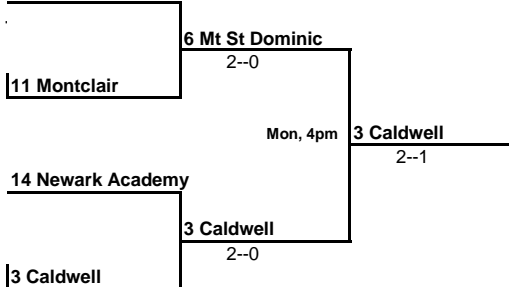

6 Mt St Dominic