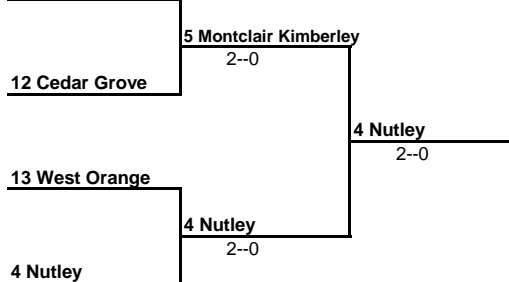

2016 ECT Girls Volleyball Tournament

"PLAY IN"

Note: The top 14 seeds are placed into the First Round. There is no 15th or 16th seed. All other teams "Play In" to win the 15th or 16th seed in the First Round.

18 Columbia

on or by
Sat., 10/15

on or by
Tues., 10/18

1 Verona

5 Montclair Kimberley

First Round

on or by Oct 22nd
at higher seed

Quarter Finals

on or by Oct 25th
at higher seed

Semis, 5, 6:30pm

Thu., Oct 27
at West Essex

Finals 1pm

Sat., Oct 29
at Livingston

2016 Essex Cty
Champion

30 min
after 1st
game.

17 No. 13th St Tech