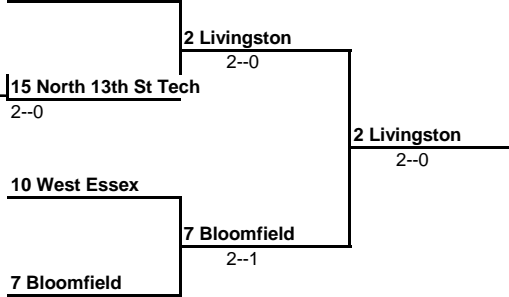

2 Livingston