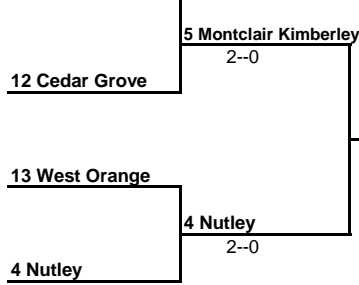

# 2016 ECT Girls Volleyball Tournament

"PLAY IN"

Note: The top 14 seeds are placed into the First Round. There is no 15th or 16th seed. All other teams "Play In" to win the 15th or 16th seed in the First Round.

## 18 Columbia

on or by  
Sat., 10/15

on or by  
Tues., 10/18

## 1 Verona

## 5 Montclair Kimberley

30 min  
after 1st  
game.

First Round  
on or by Oct 22nd  
at higher seed

Quarter Finals  
on or by Oct 25th  
at higher seed

Semis, 5, 6:30pm  
Thu., Oct 27  
at West Essex

Finals 1pm  
Sat., Oct 29  
at Livingston