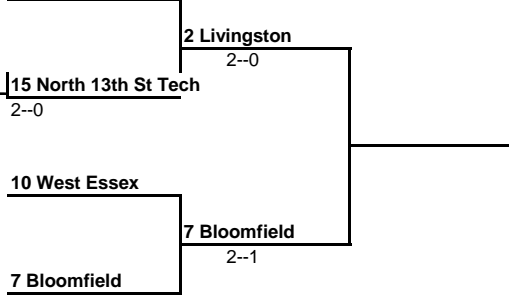

2 Livingston