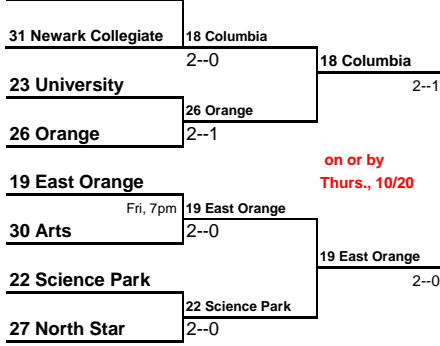

# 2016 ECT Girls Volleyball Tournament

"PLAY IN"

Note: The top 14 seeds are placed into the First Round. There is no 15th or 16th seed. All other teams "Play In" to win the 15th or 16th seed in the First Round.

## 18 Columbia

on or by  
Sat., 10/15

on or by  
Tues., 10/18

## 1 Verona

## 5 Montclair Kimberley

30 min  
after 1st  
game.

First Round  
on or by Oct 22nd  
at higher seed

Quarter Finals  
on or by Oct 25th  
at higher seed

Semis, 5, 6:30pm  
Thu., Oct 27  
at West Essex

Finals 1pm  
Sat., Oct 29  
at Livingston