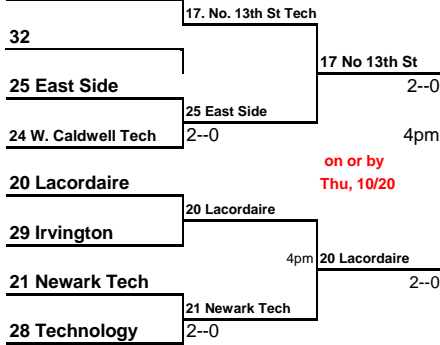

17 No. 13th St Tech