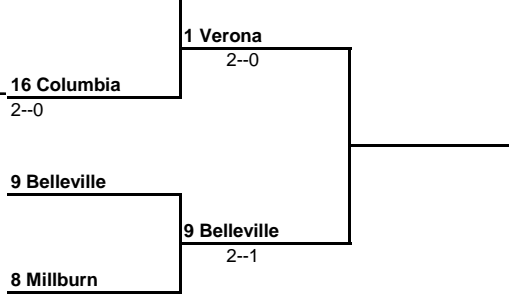

# 2016 ECT Girls Volleyball Tournament

"PLAY IN"

Note: The top 14 seeds are placed into the First Round. There is no 15th or 16th seed. All other teams "Play In" to win the 15th or 16th seed in the First Round.

## 18 Columbia

on or by  
Sat., 10/15

on or by  
Tues., 10/18

## 1 Verona

## 5 Montclair Kimberley

30 min  
after 1st  
game.

First Round  
on or by Oct 22nd  
at higher seed

Quarter Finals  
on or by Oct 25th  
at higher seed

Semis, 5, 6:30pm  
Thu., Oct 27  
at West Essex

Finals 1pm  
Sat., Oct 29  
at Livingston