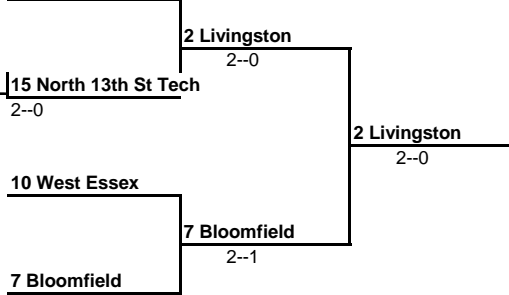

2 Livingston