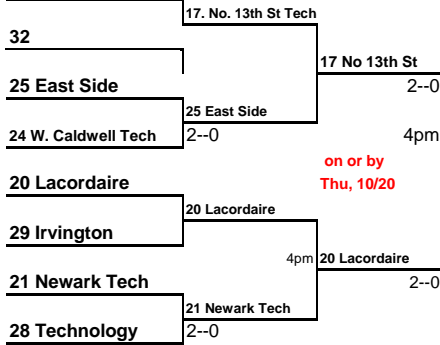

17 No. 13th St Tech

on or by Sat., 10/15
on or by Tues., 10/18