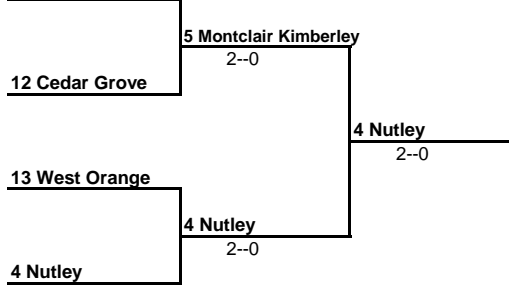

# 2016 ECT Girls Volleyball Tournament

"PLAY IN"

Note: The top 14 seeds are placed into the First Round. There is no 15th or 16th seed. All other teams "Play In" to win the 15th or 16th seed in the First Round.

## 18 Columbia

on or by Sat., 10/15  
on or by Tues., 10/18

## 1 Verona

## 5 Montclair Kimberley

First Round on or by Oct 22nd at higher seed	Quarter Finals on or by Oct 25th at higher seed	Semis, 5, 6:30pm Thu., Oct 27 at West Essex	Finals 1pm Sat., Oct 29 at Livingston
--	---	---	---