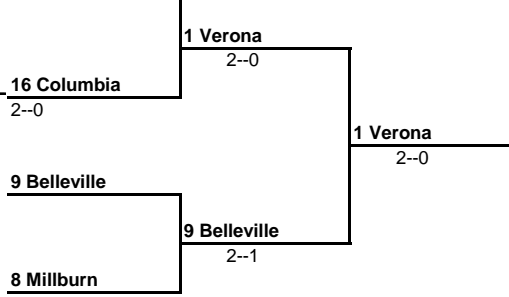

# 2016 ECT Girls Volleyball Tournament

"PLAY IN"

Note: The top 14 seeds are placed into the First Round. There is no 15th or 16th seed. All other teams "Play In" to win the 15th or 16th seed in the First Round.

## 18 Columbia

on or by Sat., 10/15  
on or by Tues., 10/18

## 1 Verona

## 5 Montclair Kimberley

First Round on or by Oct 22nd at higher seed	Quarter Finals on or by Oct 25th at higher seed	Semis, 5, 6:30pm Thu., Oct 27 at West Essex	Finals 1pm Sat., Oct 29 at Livingston
--	---	---	---