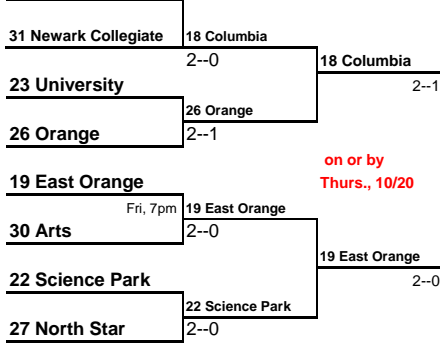

# 2016 ECT Girls Volleyball Tournament

"PLAY IN"

Note: The top 14 seeds are placed into the First Round. There is no 15th or 16th seed. All other teams "Play In" to win the 15th or 16th seed in the First Round.

## 18 Columbia

on or by Sat., 10/15  
on or by Tues., 10/18

## 1 Verona