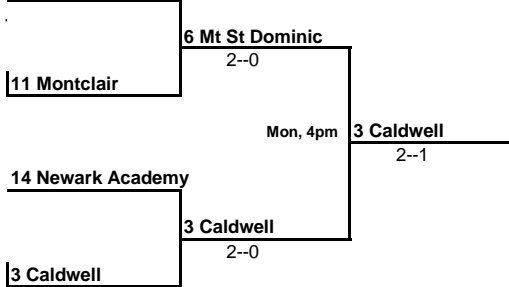

6 Mt St Dominic

30 min
after 1st
game.

4 Nutley
2-0

4 Nutley
2-0

Semis, 5, 6:30pm
Thu., Oct 27
at West Essex

2 Livingston
2-0

2 Livingston
2-0

2 Livingston
2-0

7 Bloomfield
2-1

3 Caldwell
2-1

6 Mt St Dominic
2-0

3 Caldwell
2-1

3 Caldwell
2-0

3 Caldwell
2-0