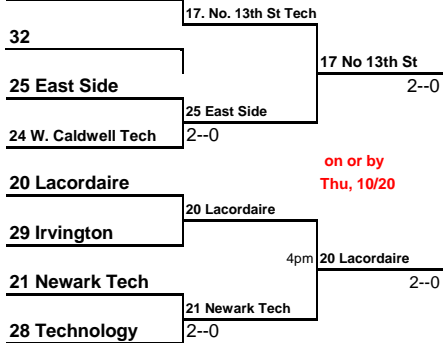

2016 ECT Girls Volleyball Tournament

"PLAY IN"

Note: The top 14 seeds are placed into the First Round. There is no 15th or 16th seed. All other teams "Play In" to win the 15th or 16th seed in the First Round.

18 Columbia

on or by
Sat., 10/15

on or by
Tues., 10/18

1 Verona

30 min
after 1st
game.

First Round on or by Oct 22nd at higher seed	Quarter Finals on or by Oct 25th at higher seed	Semis, 5, 6:30pm Thu., Oct 27 at West Essex	Finals 1pm Sat., Oct 29 at Livingston
--	---	---	---

2016 Essex Cty
Champion

17 No. 13th St Tech

on or by
Sat., 10/15

on or by
Tues., 10/18

2 Livingston

5pm