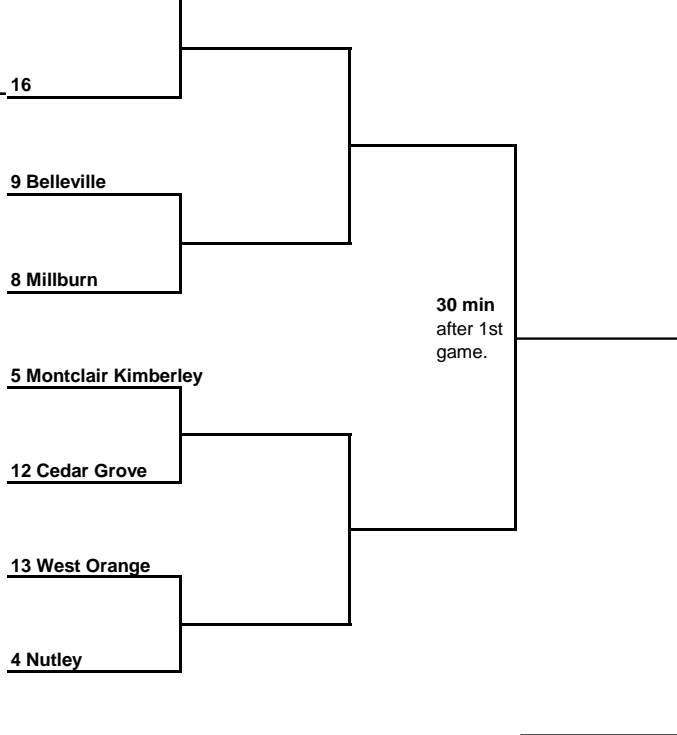

2016 ECT Girls Volleyball Tournament

"PLAY IN"

Note: The top 14 seeds are placed into the First Round. There is no 15th or 16th seed. All other teams "Play In" to win the 15th or 16th seed in the First Round.

18 Columbia

on or by
Sat., 10/15

on or by
Tues., 10/18

1 Verona

30 min
after 1st
game.

First Round on or by Oct 22nd at higher seed	Quarter Finals on or by Oct 25th at higher seed	Semis, 5, 6:30pm Thu., Oct 27 at West Essex	Finals 1pm Sat., Oct 29 at Livingston
--	---	---	---