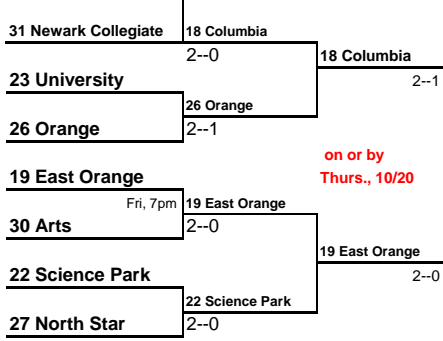

2016 ECT Girls Volleyball Tournament

"PLAY IN"

Note: The top 14 seeds are placed into the First Round. There is no 15th or 16th seed. All other teams "Play In" to win the 15th or 16th seed in the First Round.

18 Columbia

on or by
Sat., 10/15

on or by
Tues., 10/18

1 Verona

30 min
after 1st
game.

First Round on or by Oct 22nd at higher seed	Quarter Finals on or by Oct 25th at higher seed	Semis, 5, 6:30pm Thu., Oct 27 at West Essex	Finals 1pm Sat., Oct 29 at Livingston
--	---	---	---