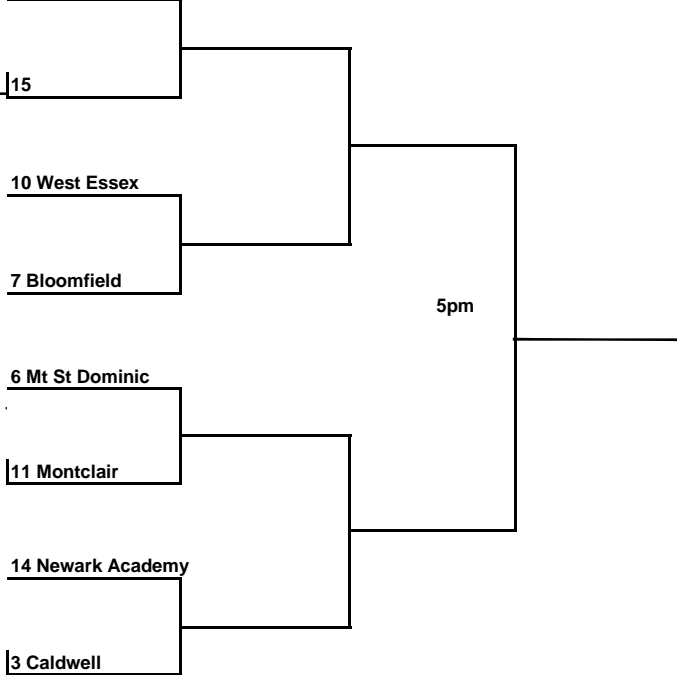

2 Livingston