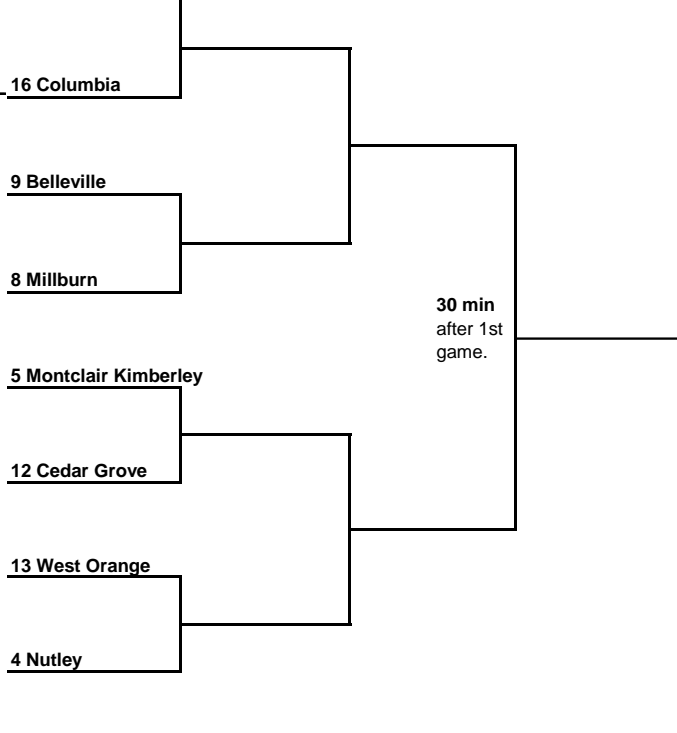

2016 ECT Girls Volleyball Tournament

"PLAY IN"

Note: The top 14 seeds are placed into the First Round. There is no 15th or 16th seed. All other teams "Play In" to win the 15th or 16th seed in the First Round.

18 Columbia

on or by
Sat., 10/15

on or by
Tues., 10/18

1 Verona

First Round on or by Oct 22nd at higher seed	Quarter Finals on or by Oct 25th at higher seed	Semis, 5, 6:30pm Thu., Oct 27 at West Essex	Finals 1pm Sat., Oct 29 at Livingston
--	---	---	---