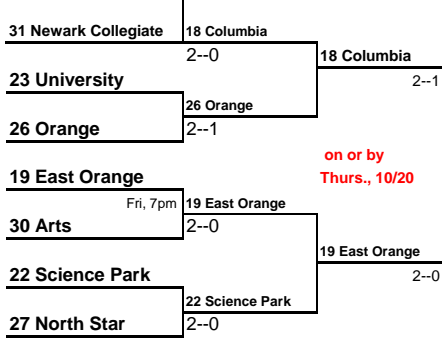

2016 ECT Girls Volleyball Tournament

"PLAY IN"

Note: The top 14 seeds are placed into the First Round. There is no 15th or 16th seed. All other teams "Play In" to win the 15th or 16th seed in the First Round.

18 Columbia

on or by
Sat., 10/15

on or by
Tues., 10/18

1 Verona

First Round on or by Oct 22nd at higher seed	Quarter Finals on or by Oct 25th at higher seed	Semis, 5, 6:30pm Thu., Oct 27 at West Essex	Finals 1pm Sat., Oct 29 at Livingston
--	---	---	---