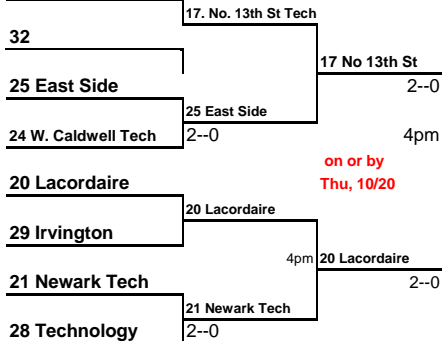

2016 ECT Girls Volleyball Tournament

"PLAY IN"

Note: The top 14 seeds are placed into the First Round. There is no 15th or 16th seed. All other teams "Play In" to win the 15th or 16th seed in the First Round.

18 Columbia

on or by
Sat., 10/15

on or by
Tues., 10/18

1 Verona

First Round on or by Oct 22nd at higher seed	Quarter Finals on or by Oct 25th at higher seed	Semis, 5, 6:30pm Thu., Oct 27 at West Essex	Finals 1pm Sat., Oct 29 at Livingston
--	---	---	---

2016 Essex Cty
Champion

17 No. 13th St Tech

on or by
Sat., 10/15

on or by
Tues., 10/18

2 Livingston