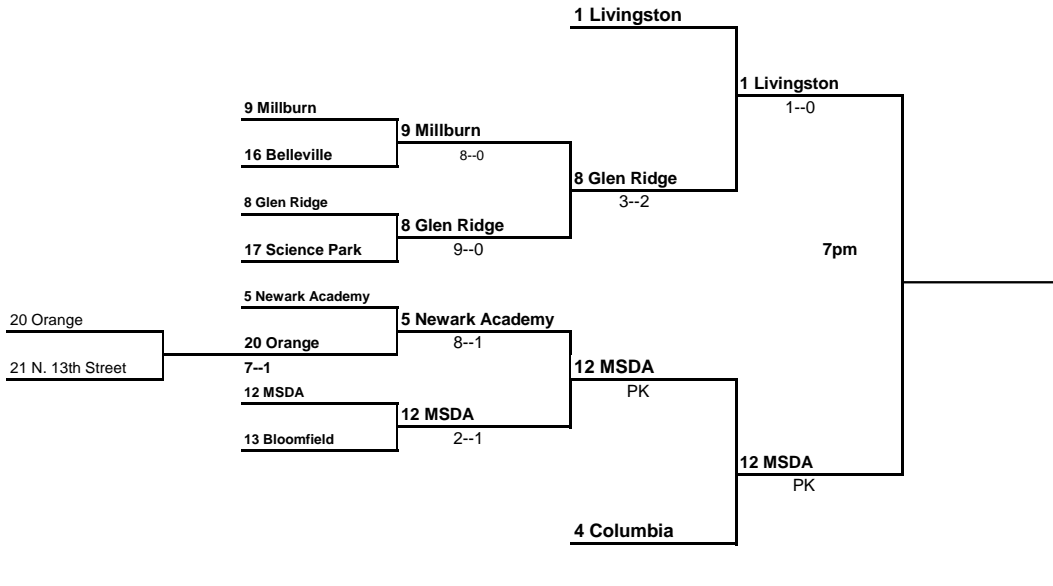

2016 Essex County Girls Soccer Tournament

"PLAY IN"

Preliminary 1 On or by Oct 14th	Preliminary 2 on or by Oct 17th Higher Seed	First Round on or by Oct 19th Higher Seed	Quarter Finals Sat., Oct. 22nd Higher Seed	Semi Finals Wed. Oct. 26 at Belleville	Finals, Noon Sun. Oct. 30th at MSU
------------------------------------	---	---	--	--	--

2016 ECADA
Girls Soccer
Champion

Preliminary 1 On or by Oct. 14th	Preliminary 2 on or by Oct 17th Higher Seed	1st Round on or by Oct 19th Higher Seed	Quarterfinals Sat., Oct 22nd Higher Seed	Semi Finals Wed Oct. 26th at Belleville	Finals Noon Sun. Oct 30th, at MSU
-------------------------------------	---	---	--	---	---