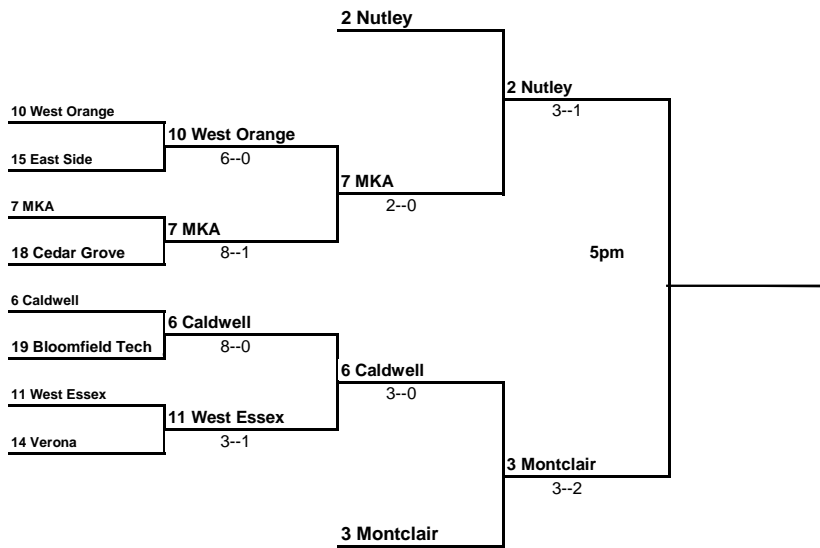

2016 Essex County Girls Soccer Tournament

"PLAY IN"

Preliminary 1 On or by Oct 14th	Preliminary 2 on or by Oct 17th Higher Seed	First Round on or by Oct 19th Higher Seed	Quarter Finals Sat., Oct. 22nd Higher Seed	Semi Finals Wed. Oct. 26 at Belleville	Finals, Noon Sun. Oct. 30th at MSU
------------------------------------	---	---	--	--	--

2016 ECADA
Girls Soccer
Champion

Preliminary 1 On or by Oct. 14th	Preliminary 2 on or by Oct 17th Higher Seed	1st Round on or by Oct 19th Higher Seed	Quarterfinals Sat., Oct 22nd Higher Seed	Semi Finals Wed Oct. 26th at Belleville	Finals Noon Sun. Oct 30th, at MSU
-------------------------------------	---	---	--	---	---